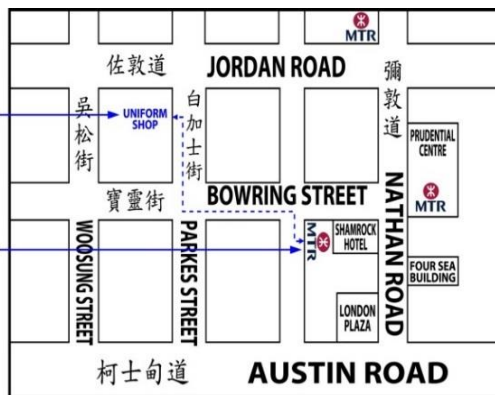

Shop address:

2/F, Will Strong Development Building.
59 PARKES STREET. Jordan District. Kln.
佐敦道白加士街59號健能發展商業大廈 2樓

Jordan Shop - Tel. 2523 2517
Jordan Shop Fax - Tel. 2526 4455
Office - Tel. 2742 2498
Office Fax - Tel. 2741 6390

Opening Hours :
Mon. ~ Sat. 10:00am ~ 6:00pm
Sun. 11:00am ~ 6:00pm(Only in August)